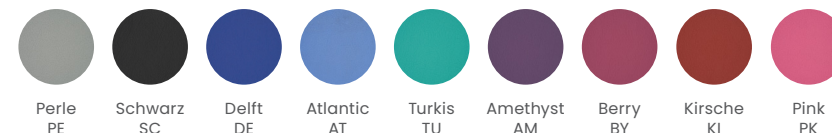

## Colour Options

Our nine most popular colours are below, however these chairs are also available in the full Valencia range shown on page 206.