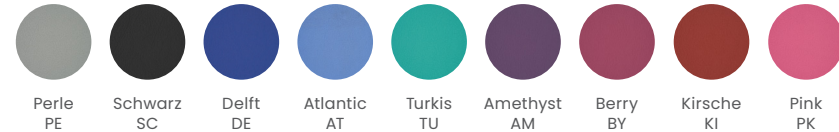

Colour Options

Our nine most popular colours are below, however these chairs are also available in the full Valencia range shown on page 206.

Ordering Information

When ordering, quote the product code and add the colour code as a suffix, i.e. (Code)AT for Atlantic.