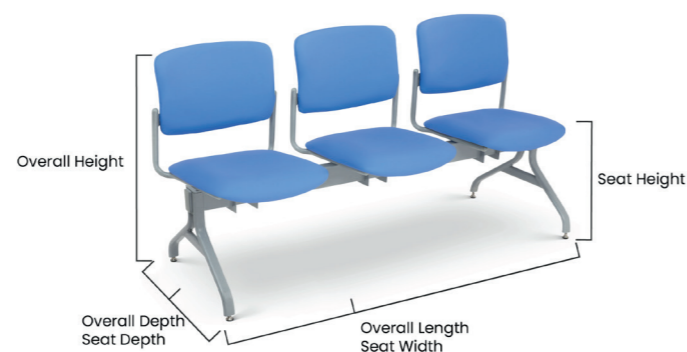

Odessa® Beam Seating

Carbon neutral visitor chair, suitable for a variety of spaces

Famous for its durability and variety of features, the Odessa range has expanded to include a beam seat. Seamlessly integrating Bariatric requirements, the Odessa Beam is suited to waiting areas of all sizes.

From 2 seats through to 5, the range allows you to configure the seats to suit your requirements. Contact us about our free space planning service.

Add on table for customisability

Integrated Bariatric seating for seamless equality

Dimensions	2 seats (1 x standard, 1 x Bariatric)	2 seats	3 seats	4 seats	5 seats
Weight Limit	230kg / 300kg	230kg	230kg	230kg	230kg
Height	825mm	825mm	825mm	825mm	825mm
Depth	565mm	565mm	565mm	565mm	565mm
Seat Height	480mm	480mm	480mm	480mm	480mm
Seat Depth	450mm	450mm	450mm	450mm	450mm
Seat Width (per seat)	450mm (standard) 660mm (Bariatric)	450mm	450mm	450mm	450mm
Armrest Width	37mm	37mm	37mm	37mm	37mm
Width (No Arms)	-	1065mm	1615mm	2165mm	2715mm
Width (No Arms + Table)	-	1615mm	2165mm	2715mm	-
Width (All Arms)	1345mm	1150mm	1700mm	2250mm	2800mm
Width (All Arms + Table)	-	1700mm	2250mm	2800mm	-
Width (End Arms)	-	1150mm	1700mm	2250mm	2800mm
Width (End Arms + Table)	-	1700mm	2250mm	2800mm	-

Dimensions	Table
Width	450mm
Depth	450mm
Thickness	12mm

Suitable for 2 - 4 beam seats, tables can be configured to suit your needs. A table can be added to the end of a beam, or in between seats.

Colour Options