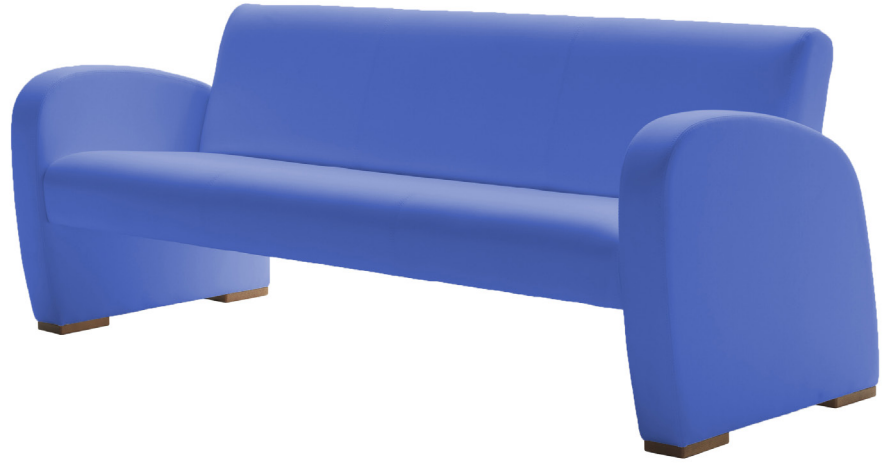

curaLIFE® BE2082

Domus Club Soft

Triple Seater

The Domus makes ample combinations possible. Standing up is no problem, thanks to the firm, rounded armrests and the adapted seat height. Together with a 2-seater and/or 3-seater sofa, a complete salon can be created in accordance with everyone's needs.

DIMENSIONS

Total Depth 770mm	Height 800mm	Seat Width 1730mm	Armrest Width 120mm	Armrest Height (Above Seat) 200mm	Backrest Height (Above Seat) 350mm
Total Width 1960mm	Seat Height 450mm	Seat Depth 500mm			

Main Frame Material
Wood

Available as 5 Day Delivery
No

Max Weight
350kg

Areas for use
Reception, break out

Net Weight
65kg

Other Features
Wooden feet

Principal Materials
wood, foam, vinyl

Vinyl Type & Spec
Crib 5, anti-microbial, 300,000 martindale rubs