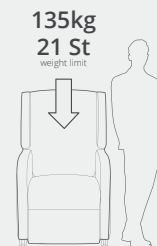

BE2902
Seattle wooden mobile reclining relax chair with leg rest

BE2900 Seattle wooden reclining relax chair with leg rest

BE2901

BE2012
Footrest option

Key facts:

- Antimicrobial vinyl which protects against germs, abrasion and staining
- Removable seat cushion for ease of cleaning
- Available with or without castors
- Available with leg rest to provide increased comfort when reclined

Dimensions

**BE2900/BE2901/
BE2904/BE2905**
Seat W 535mm
Seat H 455mm
Seat D 510mm
Overall W 680mm

BE2902/BE2903
Seat W 535mm
Seat H 475mm
Seat D 510mm
Overall W 715mm

Ordering information

Code	Description
BE2900	Seattle wooden reclining relax chair with leg rest
BE2904	Seattle wooden reclining relax chair with leg rest and housekeeping castors
BE2901	Seattle wooden reclining relax chair
BE2905	Seattle wooden reclining relax chair with housekeeping castors
BE2902	Seattle wooden mobile reclining relax chair with leg rest
BE2903	Seattle wooden mobile reclining relax chair