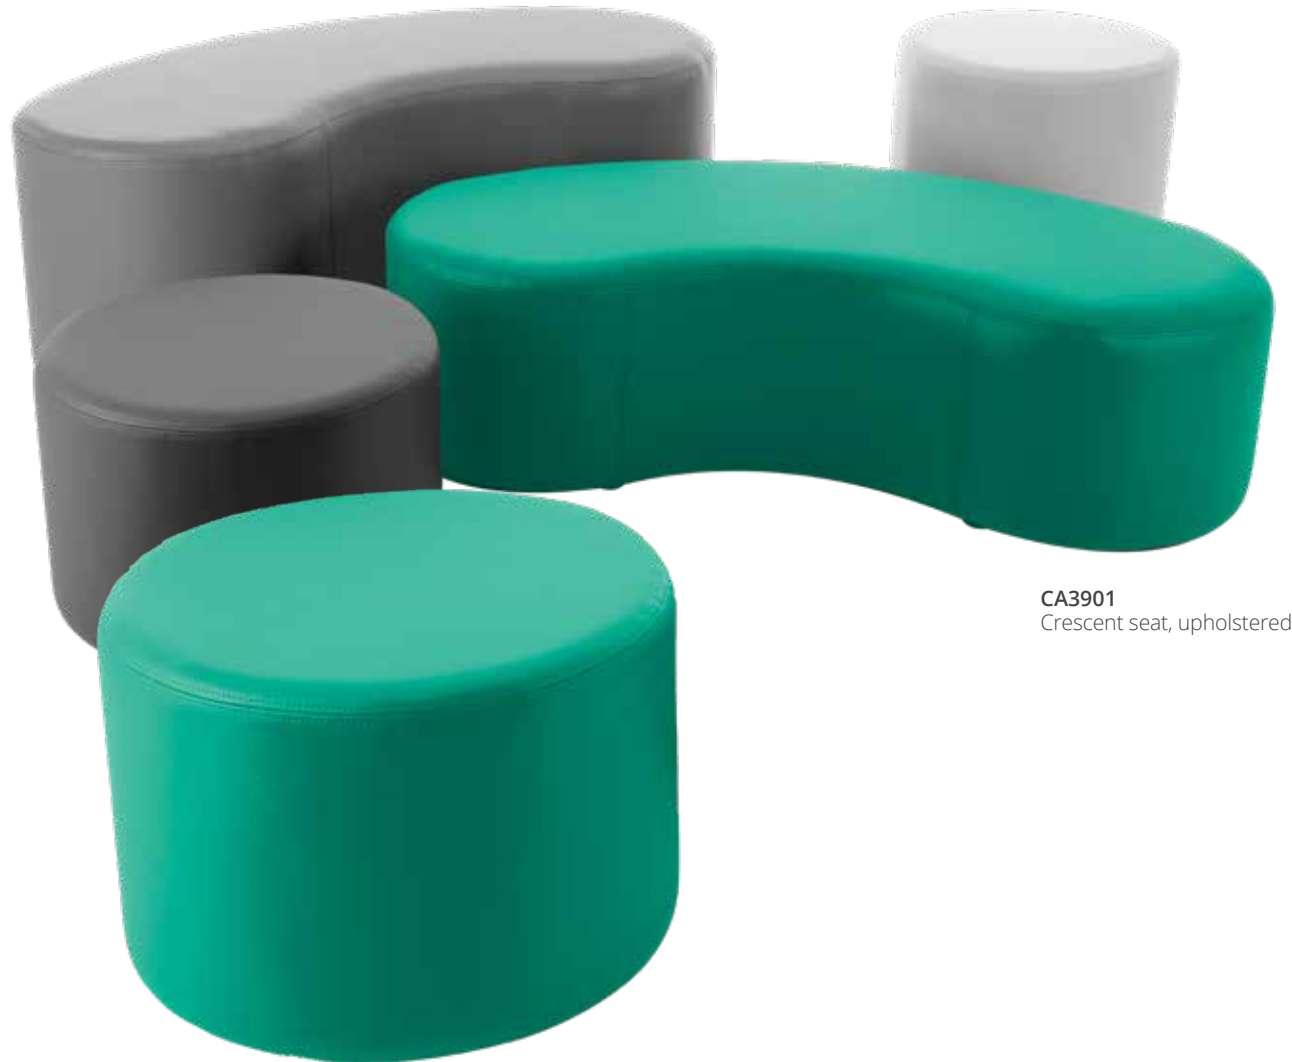

## ROCK - Hexagons and Cubes

Our Rock range consists of a selection of hexagons, cubes and drums for areas that are not looking for the standard generic soft seating solution. The range is composed of deeply cushioned shapes which are available in an array of quality vinyl and tantalising colours. Available in low and standard height versions.

**CA3890**  
Hexagon, upholstered, low height

**CA3891**  
Hexagon, upholstered, standard height

**CA3895**  
Cube seat, upholstered

**Key facts:**

- Antimicrobial vinyl which protects against germs, abrasion and staining

**Ordering information**

Code	Description
CA3890	Hexagon, upholstered, low height
CA3891	Hexagon, upholstered, standard height
CA3894	Cube seat, upholstered, low height
CA3895	Cube seat, upholstered, standard height
CA3896	Cube table, upholstered, beech effect top

## ROCK - Drums

Our Rock range consists of a selection of hexagons, cubes and drums for areas that are not looking for the standard generic soft seating solution. The range is composed of deeply cushioned shapes which are available in an array of quality vinyl and tantalising colours. Available in low and standard height versions.