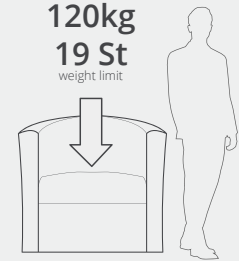

## BARRA - Tub Seating

The Barra range of seating has been designed for high volume areas, constructed for durability with a modern design twist to create impact and provide users with comfort. Available in single and double versions, allowing for multiple options to create functional areas which are restricted in space. Available in a large range of colours to allow colouring matching to department décor.

### Dimensions

#### CA3709/CA3710

Seat H 490mm  
Overall D 630mm  
Overall W 710mm/1310mm

#### CA3711/CA3712

Seat H 450mm  
Overall D 600mm  
Overall W 680mm/1270mm

**120kg**  
**19 St**  
weight limit