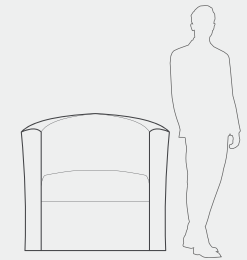

Ordering information

Code	Description
CA3795	Baltimore armchair
CA3796	Baltimore two seat sofa

Colours (Valencia)

Perle PE	Schwarz SC	Delft DE	Atlantic AT	Amethyst AM
Berry BY	Kirsche KI	Pink PK	Turkis TU	Cool Green CL